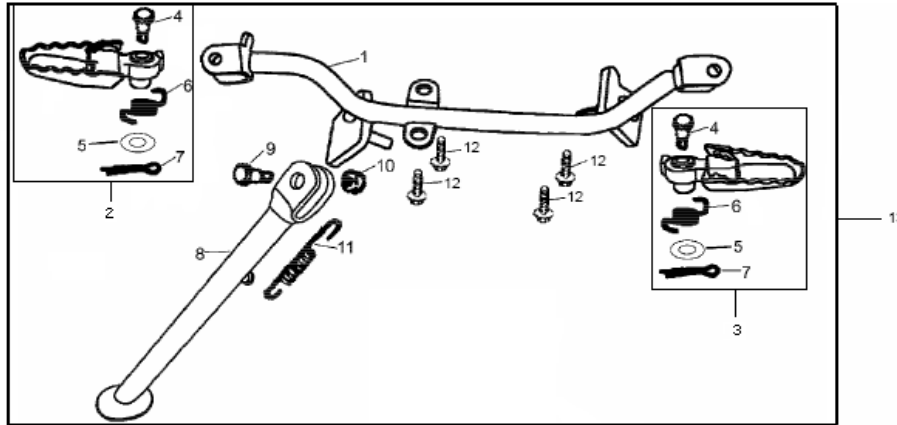

FRONT FOOTREST & SIDESTAND

MODEL DR70

Baja Motorsports

Item No.	Part No.	UPC Number	Description	Baja Description	Qty Shipped per order	Qty.	MSRP	Dealer Cost
1	DR70-090	883099047138	STAND ,FOOTREST		1	1		
2	DR70-187	883099046667	L. FOOTREST		1	1		
3	DR70-184	883099046872	R. FOOTREST		1	1		
4			PIN	AVAILABLE WITH PART DR70-184 & -113				
5			WASHER	AVAILABLE WITH PART DR70-184 & -113				
6			SPRING	AVAILABLE WITH PART DR70-184 & -113				
7			PIN 2X20	AVAILABLE WITH PART DR70-184 & -113				
8	DR70-210	883099047145	SIDE STAND		1	1		
9	DR70-369	883099046506	BOLT		1	1		
10	DR70-370	883099005886	NUT		1	1		
11	DR70-214	883099047183	SIDE STAND SPRING		1	1		
12	DR70-371	883099045967	BOLT		2	4		
13	DR70-113	883099068928	FOOTREST ASSEMBLY		1	1