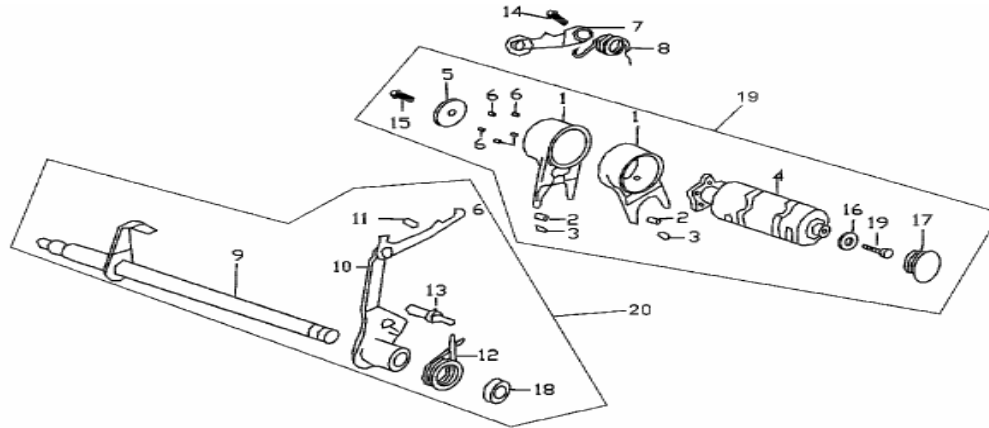

**GEAR SHAFT DRUM
SPINDEL**

MODEL DR70

Item No.	Part No.	UPC Number	Description	Baja Description	Qty Shipped per order	Qty.	MSRP	Dealer Cost
1			FORK, GEARSHIFT	AVAILABLE WITH PART DR70-328		2		
2			PIN, GEARSHIFT FORK GUIDE	AVAILABLE WITH PART DR70-328		2		
3			CLIP, GEARSHIFT FORK GUIDE PIN	AVAILABLE WITH PART DR70-328		2		
4			DRUM, GEARSHIFT	AVAILABLE WITH PART DR70-328		1		
5			PLATE, GEARSHIFT DRUM STOPPER	AVAILABLE WITH PART DR70-328		1		
6			PIN, GEARSHIFT DRUM	AVAILABLE WITH PART DR70-328		4		
7	DR70-391	842645007071	STOPPER COMP GEARSHIFT DRUM		1	1		
8	DR70-322	883099047114	SPRING, GEARSHIFT DRUM LOCATING PLATE		1	1		
9			GEARSHIFT SHAFT	AVAILABLE WITH PART DR70-330		1		
10			SPINDLE COMP, GEARSHIFT	AVAILABLE WITH PART DR70-330		1		
11			SPRING GEARSHIFT ARM	AVAILABLE WITH PART DR70-330		1		
12			SPRING GEARSHIFT RETURN	AVAILABLE WITH PART DR70-330		1		
13			BOLT, RETURN SPRING FIXING	AVAILABLE WITH PART DR70-330		1		
14	DR70-324	883099006067	BOLT, FIXING PLATE		1	1		
15			SCREW 6x16	AVAILABLE WITH PART DR70-328		1		
16			WASHER 6MM	AVAILABLE WITH PART DR70-328		1		
17	DR70-326	883099006098	PLUG, RUBBER	AVAILABLE WITH PART DR70-328	1	1