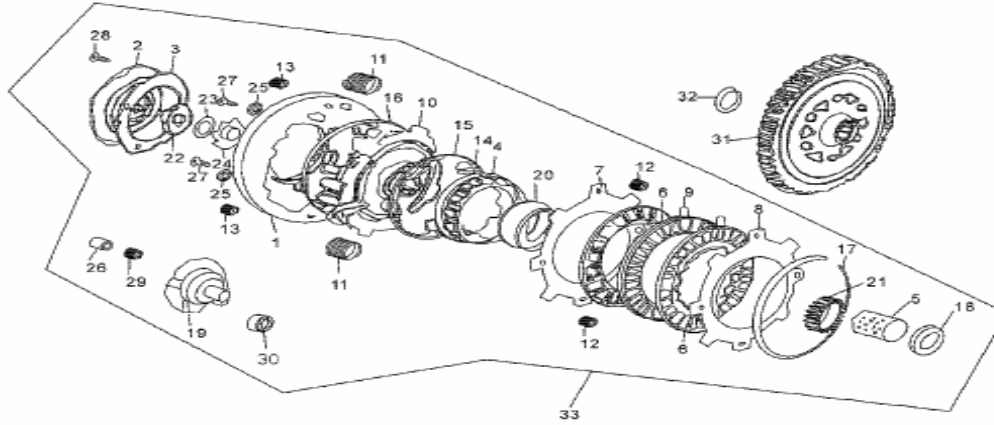

CLUTCH

MODEL DR70

Item No.	Part No.	UPC Number	Description	Baja Description	Qty Shipped per order	Qty.	MSRP	Dealer Cost
1			CLUTCH OUTER COVER	AVAILABLE WITH PART DR70-083		1		
2	DR70-084	883099045202	CLUTCH END COVER	AVAILABLE WITH PART DR70-083	1	1		
3	DR70-085	883099045219	CLUTCH END COVER GASKET	AVAILABLE WITH PART DR70-083	1	1		
4			CLUTCH CENTERING COLLAR	AVAILABLE WITH PART DR70-083		1		
5			COLLAR	AVAILABLE WITH PART DR70-083 AND DR70-266		1		
6			CLUTCH FRICTION PLATE (A)	AVAILABLE WITH PART DR70-083		2		
7			CLUTCH BOTTOM PLATE GROUP	AVAILABLE WITH PART DR70-083		1		
8			CLUTCH TOP PLATE	AVAILABLE WITH PART DR70-083		1		
9			CLUTCH FRICTION PLATE (B)	AVAILABLE WITH PART DR70-083		1		
10			CLUTCH DRIVE PLATE GROUP	AVAILABLE WITH PART DR70-083		1		
11			CLUTCH SPRING	AVAILABLE WITH PART DR70-083		4		
12			CLUTCH FREE SPRING	AVAILABLE WITH PART DR70-083		4		
13			CLUTCH DAMPER SPRING	AVAILABLE WITH PART DR70-083		4		
14			CLUTCH FLYING WEIGHT	AVAILABLE WITH PART DR70-083		28		
15			WEIGHT STOPPING RING	AVAILABLE WITH PART DR70-083		1		
16			WEIGHT FIXING RING	AVAILABLE WITH PART DR70-083		1