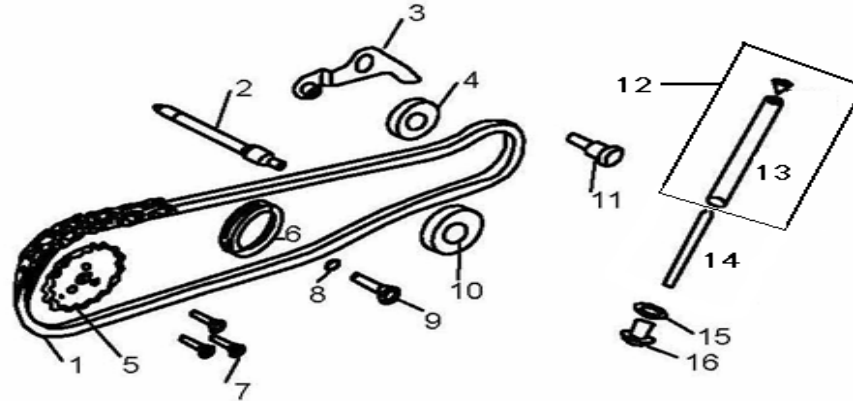

CAMSHAFT VALVE

MODEL DR70

Item No.	Part No.	UPC Number	Description	Baja Description	Qty Shipped per order	Qty.	MSRP	Dealer Cost
1	DR70-033	883099044748	VALVE STEM SEAL GROUP		1	2		
2	DR70-034	883099044755	CAM SHAFT COMP		1	1		
3			NUT TAPPET ADJUSTING	AVAILABLE WITH DR70-035		2		
4	DR70-035	883099044762	ROCKER ARM		1	2		
5	DR70-036	883099044779	SHAFT ROCKER ARM		1	2		
6	DR70-037	883099044786	VALVE INTAKE		1	1		
7	DR70-038	883099044793	VALVE, EXHAUST		1	1		
8	DR70-039	883099044809	SPRING, VALVE OUTER		1	2		
9	DR70-040	883099044816	SPRING, VALVE INNER		1	2		
10	DR70-041	883099044823	RETAINER, VALVE SPRING		1	2		
11	DR70-042	883099044830	RETAINER, VALVE SPRING OUTER		1	2		
12	DR70-043	883099044847	COTTER VALVE		2	4		
13			SCREW ADJUSTING	AVAILABLE WITH DR70-035		2		

CHAIN & CHAIN TENSIONER

MODEL DR70

Item No.	Part No.	UPC Number	Description	Baja Description	Qty Shipped per order	Qty.	MSRP	Dealer Cost
1	DR70-046	883099044878	TIMING CHAIN		1	1		
2	DR70-047	883099044885	ENGINE OIL PUMP CHAIN AXLE		1	1		
3	DR70-277	883099046544	ARM COMP CAM CHAIN TENSIONER		1	1		
4	DR70-048	883099044892	ROLLER CAM CHAIN TENSIONER		1	1		
5	DR70-049	883099044908	TIMING DRIVEN SPROCKET		1	1		
6	DR70-050	883099044915	ROLLER COMP CAM CHAIN GUIDE		1	1		
7	DR70-051	883099044922	BOLT M5X12		1	1		
8	DR70-052	883099044939	WASHER 8MM		1	1		
9	DR70-053	883099044946	PIN CAM CHAIN GUIDE ROLLER		1	1		
10	DR70-054	842645007002	OIL PUMP DRIVE SPROCKET GROUP		1	1		
11	DR70-055	883099044960	PIVOT CAM CHAIN TENSIONER		1	1		
12	DR70-295	883099045196	HEAD CAM CHAIN TENSIONER PUSH ROD (13,14)	HEAD CAM CHAIN TENSIONER PUSH ROD (13,14)	1	1		
13			ROD COMP CAM CHAIN TENSIONER PUSH	AVAILABLE WITH PART DR70-295		1		
14	DR70-390	883099045912	SPRING CAM CHAIN TENSIONER		1	1		
15	DR70-056	883099044977	WASHER SEALING 14MM		1	1		
16	DR70-057	883099044984	BOLT SEALING 14X1.5		1	1		