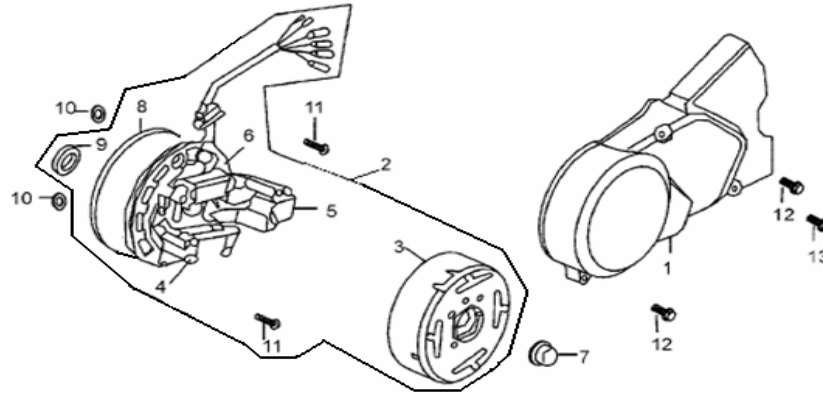

LEFT CRANKCASE & MAGNETIC MOTOR

MODEL DR70

Item No.	Part No.	UPC Number	Description	Baja Description	Qty Shipped per order	Qty.	MSRP	Dealer Cost
1	DR70-118	883099006074	ENGINE COVER, LEFT	ENGINE COVER, LEFT	1	1		
2	DR70-059	883099045004	STATOR ASSY		1	1		
3			FLYWHEEL COMP	AVAILABLE WITH DR70-059		1		
4			STATOR COMP	AVAILABLE WITH DR70-059		1		
5			COIL PULSER	AVAILABLE WITH DR70-059		1		
6			COIL IGNITION	AVAILABLE WITH DR70-059		1		
7	DR70-061	883099045028	NUT M10X1.25		1	1		
8			O-RING 108.6X2.0	AVAILABLE WITH DR70-059		1		
9			OIL SEAL 18.9X30X5	AVAILABLE WITH DR70-059		1		
10	DR70-064	883099006418	O-RING 6.5X1.8		1	2		
11			SCREW M6x16	AVAILABLE WITH DR70-059		2		
12	DR70-066	883099045059	FLANGE BOLT M6X32		2	2		
13	DR70-067	883099045066	BOLT M6X28		1	1