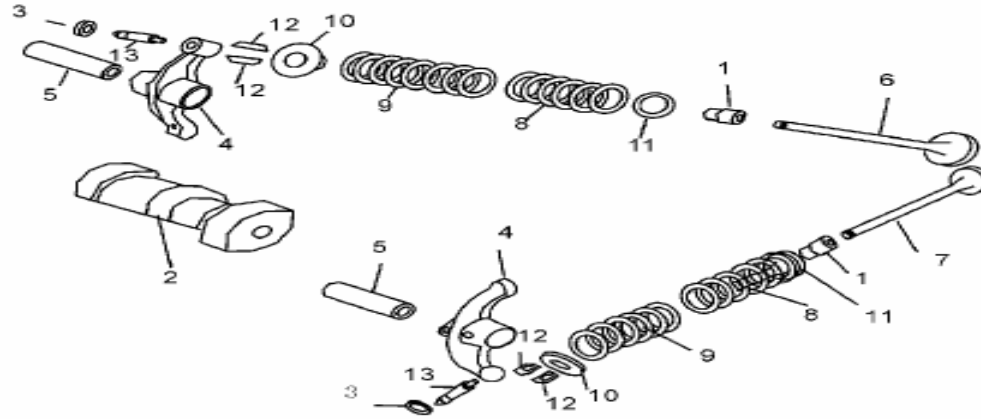

CAMSHAFT VALVE

MODEL DR70

Item No.	Part No.	UPC Number	Description	Baja Description	Qty Shipped per order	Qty.	MSRP	Dealer Cost
1	DR70-033	883099044748	VALVE STEM SEAL GROUP		1	2		
2	DR70-034	883099044755	CAM SHAFT COMP		1	1		
3			NUT TAPPET ADJUSTING	AVAILABLE WITH DR70-035		2		
4	DR70-035	883099044762	ROCKER ARM		1	2		
5	DR70-036	883099044779	SHAFT ROCKER ARM		1	2		
6	DR70-037	883099044786	VALVE INTAKE		1	1		
7	DR70-038	883099044793	VALVE, EXHAUST		1	1		
8	DR70-039	883099044809	SPRING, VALVE OUTER		1	2		
9	DR70-040	883099044816	SPRING, VALVE INNER		1	2		
10	DR70-041	883099044823	RETAINER, VALVE SPRING		1	2		
11	DR70-042	883099044830	RETAINER, VALVE SPRING OUTER		1	2		
12	DR70-043	883099044847	COTTER VALVE		2	4		
13			SCREW ADJUSTING	AVAILABLE WITH DR70-035		2