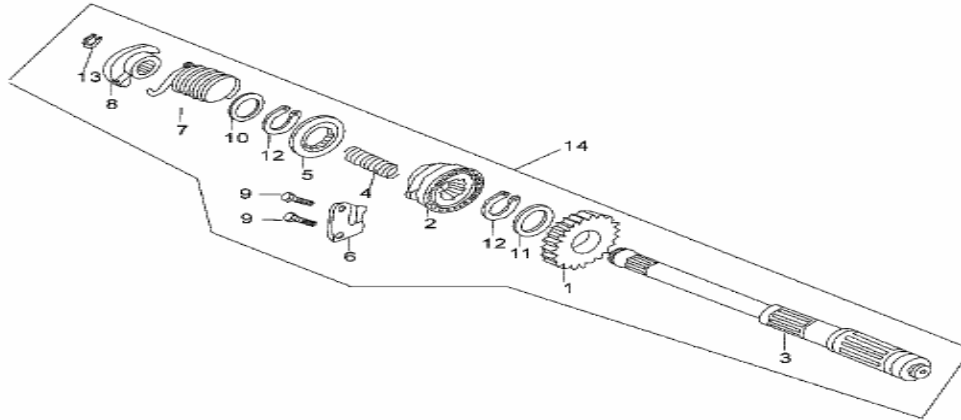

**KICK STARTER
SPINDEL**

MODEL DR70

Item No.	Part No.	UPC Number	Description	Baja Description	Qty Shipped per order	Qty.	MSRP	Dealer Cost
1			KICK STARTER GEAR	AVAILABLE W/ DR70-332		1		
2			RATCHET KICK STARTER	AVAILABLE W/ DR70-332		1		
3			SPINDLE, KICK STARTER	AVAILABLE W/ DR70-332				
4			SPRING KICK STARTER RATCHET	AVAILABLE W/ DR70-332		1		
5			RETAINER RATCHET SPRING	AVAILABLE W/ DR70-332		1		
6	DR70-224	883099046087	PLATE RATCHET GUIDE	AVAILABLE W/ DR70-332	1	1		
7			SPRING, KICK STARTER RETURN	AVAILABLE W/ DR70-332		1		
8			RETAINER, KICK STARTER SPRING	AVAILABLE W/ DR70-332		1		
9	DR70-331	883099005688	BOLT HEX M6X16	AVAILABLE W/ DR70-332	2	2		
10			WASHER	AVAILABLE W/ DR70-332		1		
11			THRUST WASHER	AVAILABLE W/ DR70-332		1		
12			CIRCLIP (A)	AVAILABLE W/ DR70-332		2		
13			CIRCLIP (B)	AVAILABLE W/ DR70-332		1		
14	DR70-332	883099047534	SPINDLE KICK STARTER	KICK STARTER SHAFT ASSY W/ 1,2,3,4,5,7,8,10,11,12,13	1	1