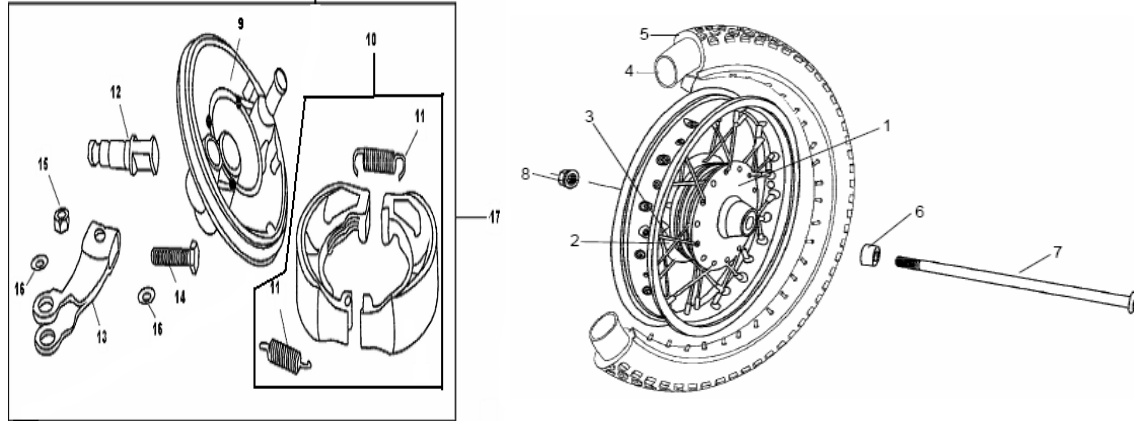

FRONT WHEEL ASSY		MODEL DR70

Item No.	Part No.	UPC Number	Description	Baja Description	Qty Shipped per order	Qty.	MSRP	Dealer Cost
1	DR70-170	883099055744	FRONT HUB	FRONT RIM ASSY.	1	1		
2			INNER SPOKE	AVAILABLE WITH DR70-170				
3			OUTER SPOKE	AVAILABLE WITH DR70-170				
4	DR70-176	883099055799	FRONT TUBE		1	1		
5	DR70-167	883099055713	FRONT TIRE		1	1		
6	DR70-160	883099055645	COLLAR, FRONT WHEEL, RIGHT		1	1		
7	DR70-159	883099055638	FRONT WHEEL AXLE		1	1		
8	DR70-354	883099006326	NUT M10		1	1		
9	DR70-355	883099006333	BRAKE COVER, FRONT	AVAILABLE WITH DR70-163	1	1		
10	DR70-356	883099046803	FRONT BRAKE SHOE COMP	AVAILABLE WITH DR70-163	1	1		
11			BRAKE SHOE SPRING	AVAILABLE WITH DR70-163 & DR70-356		2		
12			CAMSHAFT REAR BRAKE	AVAILABLE WITH DR70-163		1		
13			FRONT BRAKE ARM	AVAILABLE WITH DR70-163		1		
14			BOLT	AVAILABLE WITH DR70-163		1		
15			FLANGE NUT M6	AVAILABLE WITH DR70-163		1		
16	DR70-357	883099006340	WASHER M6		1	1