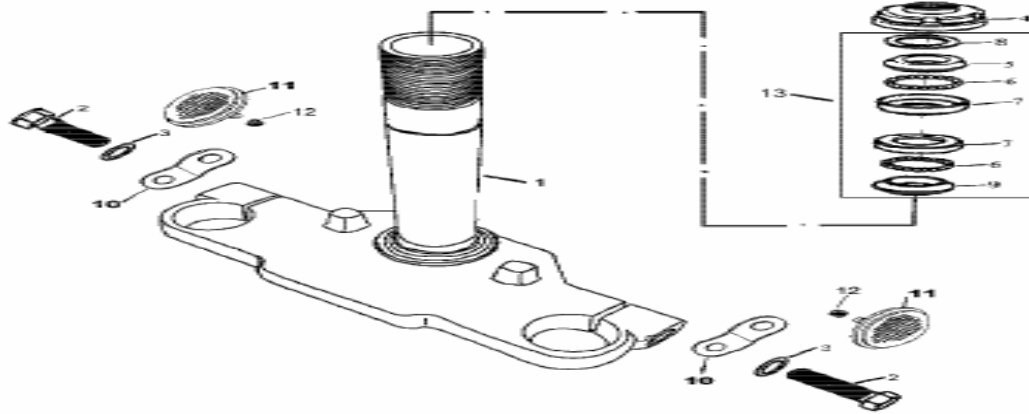

STEER SHAFT ASSY **MODEL DR70**

Item No.	Part No.	UPC Number	Description	Baja Description	Qty Shipped per order	Qty.	MSRP	Dealer Cost
1	DR70-197	883099046902	STEERING STEM		1	1		
2	DR70-358	883099046780	BOLT M8X35		1	1		
3	DR70-359	883099006357	SPRING WASHER		2	4		
4	DR70-196	883099046896	ADJUSTING NUT COMP.		1	1		
5			RACE OUTER UPPER	AVAILABLE WITH PART DR70-198		1		
6	DR70-156	883099055607	STEEL BALL	AVAILABLE WITH PART DR70-198	1	1		
7			RACE INNER	AVAILABLE WITH PART DR70-198		1		
8			WASHER	AVAILABLE WITH PART DR70-198		1		
9			RACE OUTER LOWER	AVAILABLE WITH PART DR70-198		1		
10	DR70-200	883099046971	STAND		1	1		
11	DR70-278	883099044403	REFLECTOR		1	2		
12	DR70-360	883099046636	NUT M6		1	1		
13	DR70-165	883099046995	STEERING STEM BEARING ASSY.		1	1