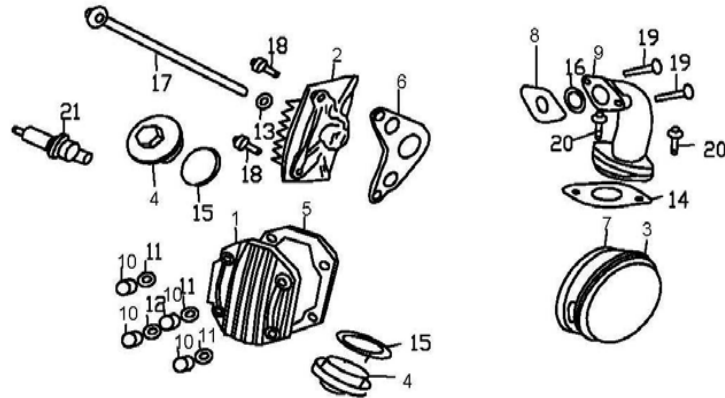

CYLINDER HEAD COVER **MODEL DR70**

Item No.	Part No.	UPC Number	Description	Baja Description	Qty Shipped per order	Qty.	MSRP	Dealer Cost
1	DR70-013	883099044595	COVER, CYLINDER		1	1		
2	DR70-014	883099044601	COVER, R. CYLINDER HEAD SIDE		1	1		
3	DR70-015	883099044618	COVER, L. CYLINDER HEAD SIDE		1	1		
4	DR70-016	883099044625	CAP, TAPPET ADJUSTING HOLE		1	2		
5	DR70-017	883099044632	GASKET, CYLINDER HEAD COVER	GASKET, CYLINDER HEAD COVER	1	1		
6	DR70-018	883099044649	GASKET, R. CYLINDER HEAD SIDE COVER	GASKET, R. CYLINDER HEAD SIDE COVER	1	1		
7	DR70-019	883099044656	GASKET, L. CYLINDER HEAD SIDE COVER	GASKET, L. CYLINDER HEAD SIDE COVER	1	1		
8	DR70-120	883099046131	ASBESTOS WASHER		1	1		
9	DR70-119	883099044786	PIPE, INTAKE		1	1		
10	DR70-022	883099046193	NUT, CAP, 6MM		4	4		
11	DR70-023	883099046216	WASHER, SEALING, 6MM (A)		1	3		
12	DR70-024	883099045851	WASHER, SEALING, 6MM (B)		1	1		
13	DR70-025	883099046360	WASHER, SEALING, 6.5MM (C)		2	1		
14	DR70-121	883099006104	GASKET, PIPE, INTAKE		1	1		
15	DR70-026	883099044793	O-RING, 30.8-3.2		1	2		
16			O-RING, 25X2.4	AVAILABLE WITH DR70-120		1