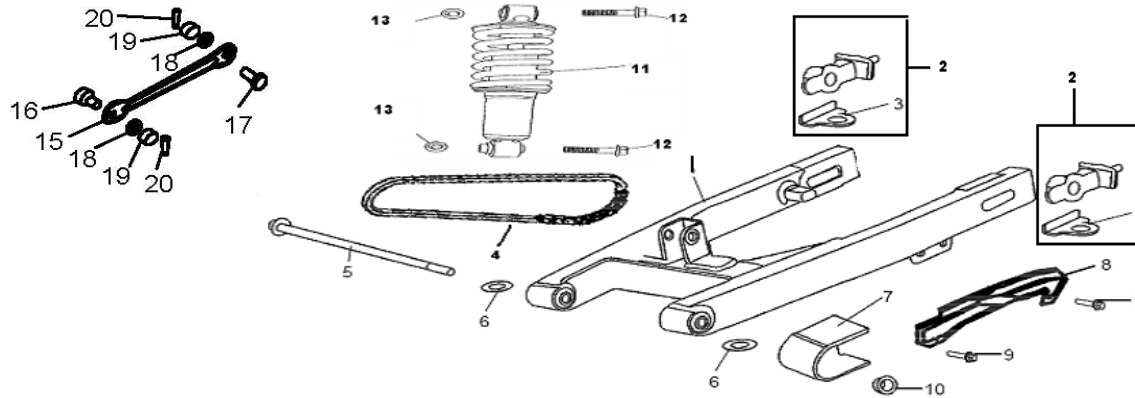

FORK ASSY & REAR SHOCK ABSORBER

MODEL DR70

Item No.	Part No.	UPC Number	Description	Baja Description	Qty Shipped per order	Qty.	MSRP	Dealer Cost
1	DR70-107	883099005978	SWING ARM (1.4X12 RIM WITH 5.25 INCH HUB)	FOR USE WITH 1.4x12 RIM WITH 5.25INCH HUB	1	1		
1	DR70-405	883099067679	SWING ARM (1.85X12 RIM WITH 6.25 INCH HUB)	FOR USE WITH 1.85X12 RIM WITH 6.25INCH HUB	1	1		
2	DR70-111	883099006012	CHAIN ADJUSTER, LEFT		1	1		
2	DR70-112	883099006029	CHAIN ADJUSTER, RIGHT		1	1		
3	DR70-110	883099005817	CLAMP, REAR AXLE		1	2		
4	DR70-135	883099005763	DRIVE CHAIN, 96 LINKS (1.85X12 RIM)	FOR USE WITH 1.4x12 RIM WITH 5.25INCH HUB	1	1		
4	DR70-407	883099067693	DRIVE CHAIN, 98 LINK (1.4X12 RIM)	FOR USE WITH 1.85X12 RIM WITH 6.25INCH HUB	1	1		
5	DR70-108	883099005985	FORK SHAFT		1	1		
6	DR70-271	883099047282	FORK SHAFT WASHER		2	2		
7	DR70-154	883099055584	PROTECTOR, CHAIN		1	1		
8	DR70-141	883099006135	UPPER CHAIN CASE		1	1		
9	DR70-337	883099006197	BOLT M5X12		3	3		
10	DR70-338	883099006203	NUT M10		1	1		
11	DR70-116	883099046209	REAR SHOCK ABSORBER		1	1		
11	DR70-091	883099046124	REAR SHORT SHOCK ABSORBER	ONLY FOR UNITS WHERE CHAIN IS DAMAGING SWING ARM	1	1		
12	DR70-339	883099006210	REAR SHOCK ABSORBER CONNECTING PIN		2	2