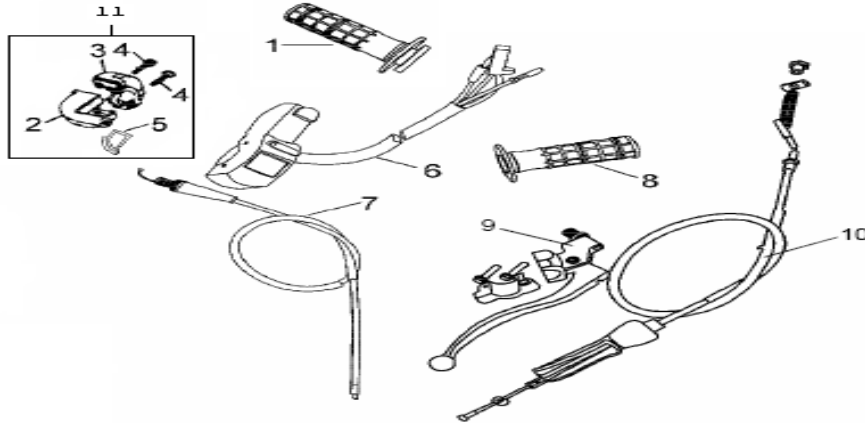

HANDLEBAR ASSY

MODEL DR70

Item No.	Part No.	UPC Number	Description	Baja Description	Qty Shipped per order	Qty.	MSRP	Dealer Cost
1	DR70-128	883099005701	RIGHT HANDLE GRIP ASSY		1	1		
2			UPPER THROTTLE HOUSING	AVAILABLAE WITH PART DR70-132				
3			LOWER THROTTLE HOUSING	AVAILABLAE WITH PART DR70-132				
4			SCREW M5X20	AVAILABLAE WITH PART DR70-132				
5			THROTTLE SLIDE	AVAILABLAE WITH PART DR70-132				
6	DR70-133	883099005749	ON AND OFF SWITCH		1	1		
7	DR70-146	883099005848	THROTTLE CABLE		1	1		
8	DR70-127	883099005695	HANDLE RUBBER		1	1		
9	DR70-134	883099005756	FRONT BRAKE HANDLE		1	1		
10	DR70-366	883099006388	FRONT BRAKE CABLE		1	1		
11	DR70-132	883099005732	THROTTLE HOLDER		1	1