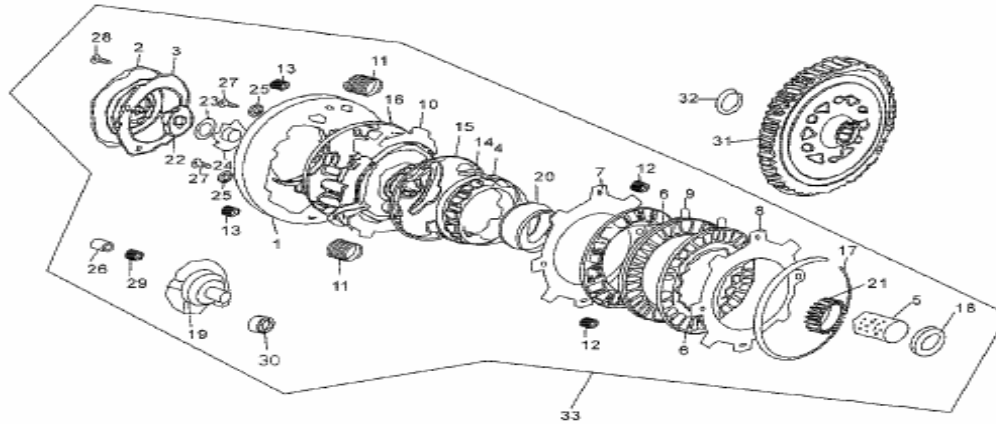

CLUTCH

MODEL DR70

Item No.	Part No.	UPC Number	Description	Baja Description	Qty Shipped per order	Qty.	MSRP	Dealer Cost
17			CIRCLIP	AVAILABLE WITH PART DR70-083		1		
18	DR70-297	883099045233	COLLAR	AVAILABLE WITH PART DR70-083	1	1		
19	DR70-208	842645007064	CLUTCH CAM PLATE COMP	AVAILABLE WITH PART DR70-083	1	1		
20			MOVABLE CENTERING COLLAR	AVAILABLE WITH PART DR70-083		1		
21	DR70-266	883099046155	PRIMARY DRIVE GEAR	AVAILABLE WITH PART DR70-083	1	1		
22	DR70-298	883099045240	ROUND NUT	AVAILABLE WITH PART DR70-083	1	1		
23	DR70-021	883099045400	DISC WASHER	AVAILABLE WITH PART DR70-083	1	1		
24	DR70-299	883099045257	THRUST WASHER	AVAILABLE WITH PART DR70-083	1	1		
25			WASHER 5	AVAILABLE WITH PART DR70-083		4		
26	DR70-241	883099045455	OIL VENT TUBE	AVAILABLE WITH PART DR70-083	1	1		
27			SCREW M5X10 (A)	AVAILABLE WITH PART DR70-083		4		
28	DR70-215	883099045431	SCREW M5X10 (B)	AVAILABLE WITH PART DR70-083	4	4		
29	DR70-300	883099045448	OIL VENT SLEEVE SPRING	AVAILABLE WITH PART DR70-083	1	1		
30			BEARING 6000	AVAILABLE WITH PART DR70-083 AND DR70-084		1		
31	DR70-202	883099045479	PRIMARY DRIVEN GEAR COMP		1	1		
32	DR70-302	883099045288	CIRCLIP		1	1