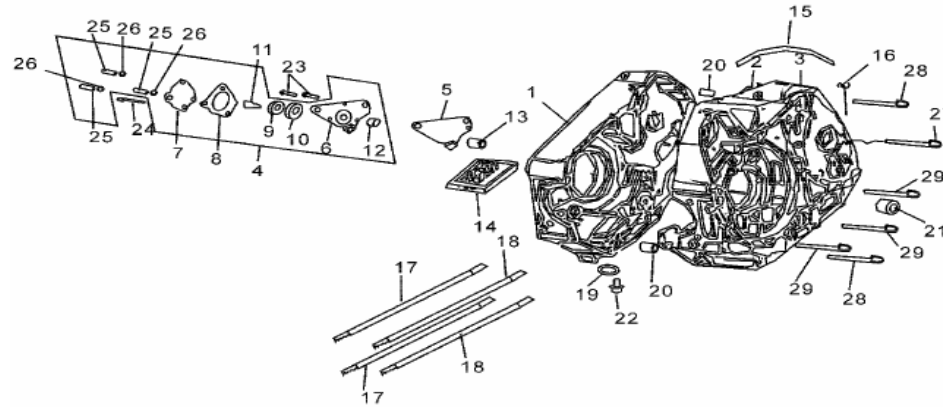

CRANKCASE & OIL PUMP

MODEL DR70

Item No.	Part No.	UPC Number	Description	Baja Description	Qty Shipped per order	Qty.	MSRP	Dealer Cost
1	DR70-303	883099045295	RIGHT CRANKCASE BLOCK		1	1		
2	DR70-206	883099045516	GASKET, CRANKCASE		1	1		
3	DR70-246	883099045523	LEFT CRANKCASE BLOCK		1	1		
4	DR70-181	883099045530	OIL PUMP ASSY		1	1		
5	DR70-304	883099045301	OIL PUMP GASKET		1	1		
6			OIL PUMP BODY	AVAILABLE WITH PART DR70-181		1		
7			OIL PUMP COVER	AVAILABLE WITH PART DR70-181		1		
8			OIL PUMP COVER GASKET	AVAILABLE WITH PART DR70-181		1		
9			OIL PUMP INNER ROTOR	AVAILABLE WITH PART DR70-181		1		
10			OIL PUMP OUTER ROTOR	AVAILABLE WITH PART DR70-181		1		
11			OIL PUMP SHAFT	AVAILABLE WITH PART DR70-181		1		
12			FLEXIBILITY WASHER	AVAILABLE WITH PART DR70-181		1		
13	DR70-247	883099045554	OIL PUMP SHAFT SLEEVE		1	1		
14	DR70-248	883099045561	OIL FILTER SCREEN ASSY		1	1		
15	DR70-188	883099045578	AIR PIPE		1	1		
16	DR70-305	883099045318	CLAMP		1	1